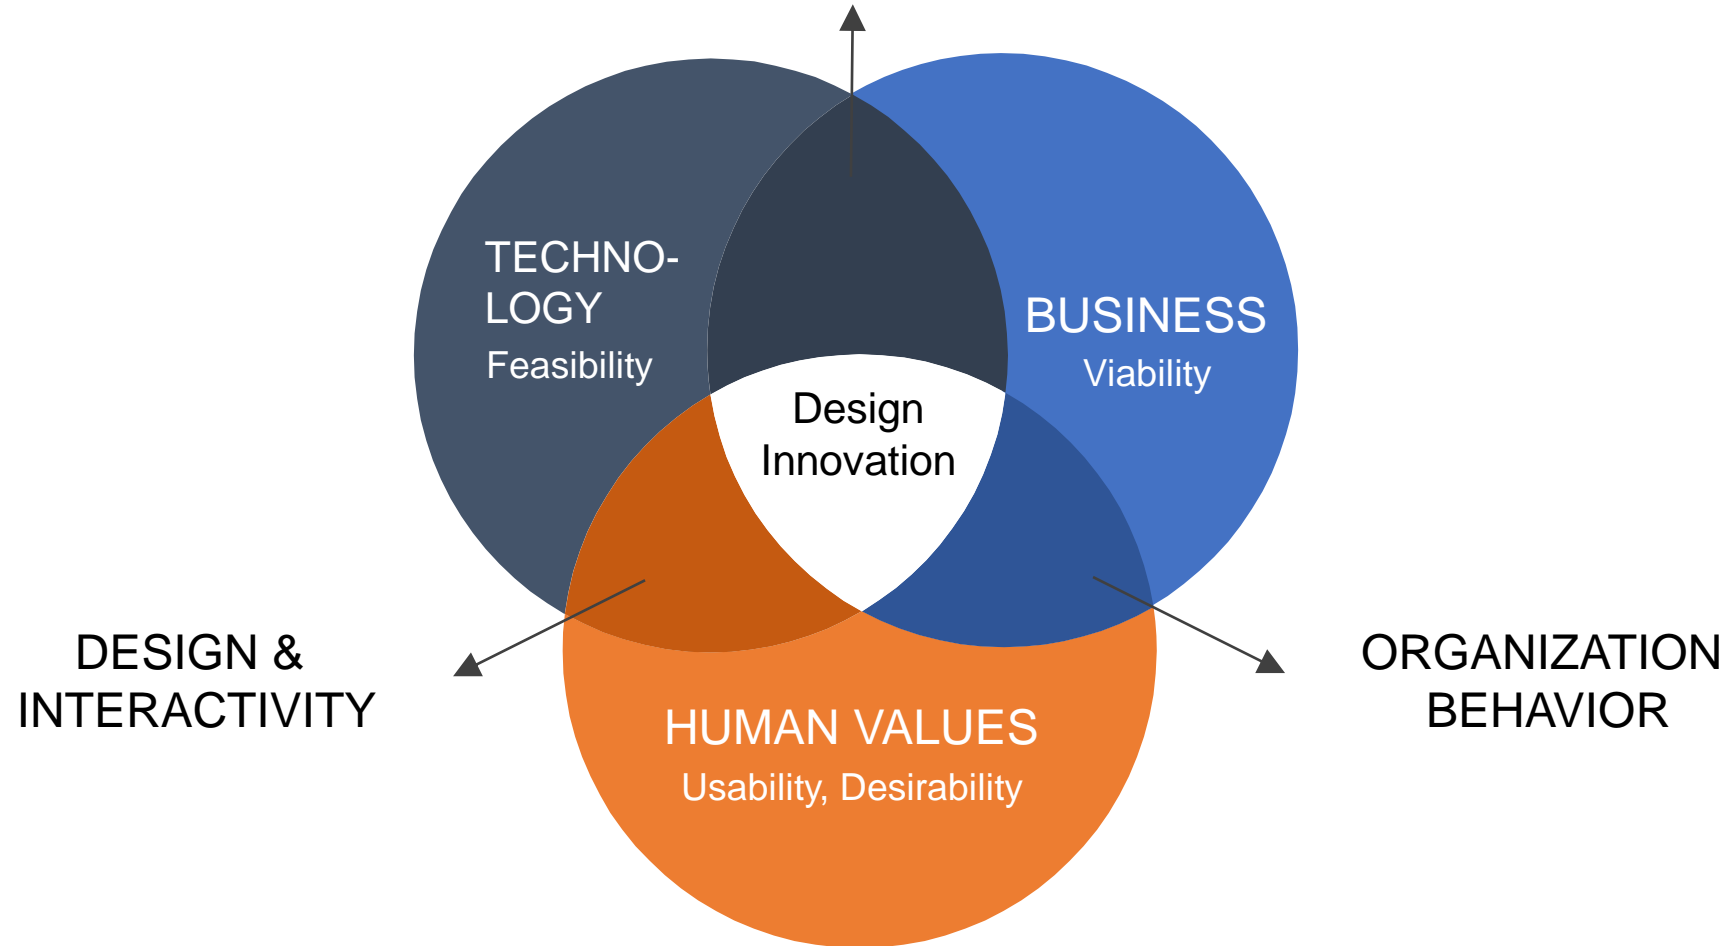

PROTO ENGINEERING

Introduction

We always try to create great value and productivity gains for the clients by providing quality solutions to various business functions.

We bring good experience in information technology, customer service, and global operations by continually combining our strategic thinking with the best in Technology, People, and Process. We not only build components we do help create an ecosystem.

“Creating small things differently ”

- Management

Battery Assembly

Spare Development

Harness Development

Components Development

Oxygen Plant

Complex Ideas to Simplified Solutions

SWOT Analysis

Design Innovation Process

MANUFACTURING

Aggressive Plans for 2025 – public listing

High Profit margin for Dealer

Efficient Planning

Daily scrum and PPM for continuous improvement in product an service

Lucrative investment returns

Daily Achievement and Promotional offers

Sr Players in the Team

Logistic sign up for PAN India to cater products

Customer Friendly Support model.

SLA driven protocol

Quick Turn around time in service